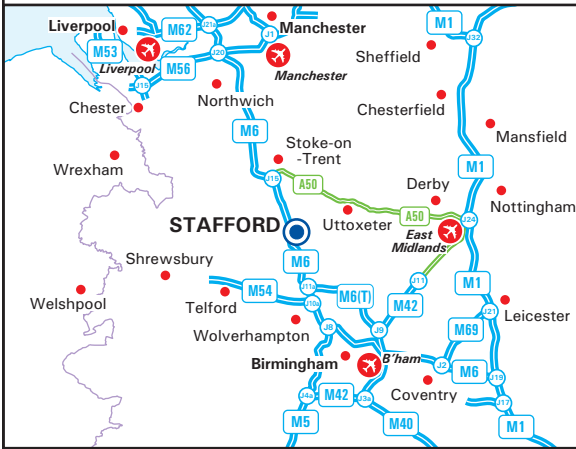

Beacon Business Park
Weston Road
Stafford ST18 0WL

Tel: 01785 256 098
Email: info@espleys.co.uk

From M6 J14

Leave the M6 at Junction 14 (signed Stafford (N), Stone, Eccleshall & A34).
Join the A34 north (signed Stafford, Stone, A34 & Uttoxeter (A518)).
Continue straight over the next roundabout.
At the next roundabout (signed Uttoxeter (A518)) take the second exit.
Continue on the A513 for 3 miles to the next roundabout.
Take the first exit (signed Staffordshire University, Beacon Business Park, Crematorium & County Showground) onto the A518.
Beacon Business Park is located on the left hand side (see inset).
Ample parking is available.

By Train

The station is 2 miles from Beacon Business Park.

By Air

Four airports are within an hour's drive: Birmingham International, Manchester, East Midlands and Liverpool – John Lennon.